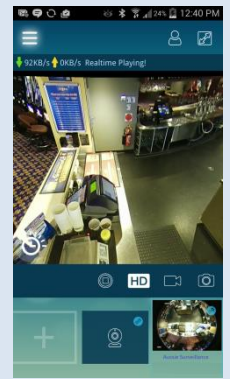

Free CMS Software for simultaneous viewing of multiple cameras, both live and record

Our Kit Design For Do it you self-installation with minimal fuss.

Includes

Original Recording

Quad Viewing

Unwrap 9 Views

Wide Panoramic

Independent Zoom

Free Phone/ Tablet App

Simple to use and reliable connection
also enables unwrap function and zoom Real time
and playback
Auto P2P setup. means no Router setup required

Basic Specification	AS-360K-IP
Optical	1/3.2" Fisheye Fixed lens Field of Vision Horizontal 360°/Vertical 182° Progressive Scan CMOS Day/Night Auto IR Illumination Omni-directional
Image	3.0 Megapixels (2048×1536) Dual Stream H.264
Max. Frame Rate	20fps
Audio	Internal
Microphone	Internal
Pickup Distance	6 Meters
Audio Output	Internal speaker
Panoramic Function	360° panoramic expansion-view, 180° 2 split-view, 90° 4 split-view Longitude and latitude correcting view (wall mounted) Digital Pan/Tilt/ Zoom
Network Protocol	TCP/IP, HTTP, DHCP, DNS, RTP/RTSP, FTP, PPPOE, SMTP, NTP 10M/100M Ethernet port ONVIF 2.0
Local Storage	Up to 128G SD Card
Power Supply	DC12V±10% , 1A
Working condition	15 °C~+50 °C@ Humidity 10%~ 95%
Protection Grade	IP50 Indoors