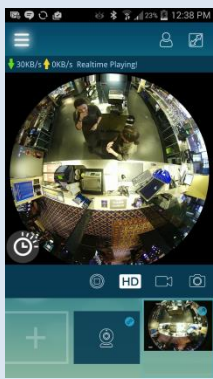

Footage is recorded in fisheye display and the unique software "Unwraps" view to give multiple undistorted images Both real time and in playback.

Aussie Surveillance makes it possible to see back in time without the restrictions of camera angles and blind spots with simple and yet effective software.

Free CMS Software for simultaneous viewing of multiple cameras, both live and record

Our Kit Design For Do it you self-installation with minimal fuss.

Includes

Original Recording

Quad Viewing

Unwrap 9 Views

Wide Panoramic

Independent Zoom

Free Phone/ Tablet App

Simple to use and reliable connection
also enables unwrap function and zoom Real time
and playback
Auto P2P setup. means no Router setup required

Basic Specification	AS-360K-IP
Optical	1/3.2" Fisheye Fixed lens Field of Vision Horizontal 360°/Vertical 182° Progressive Scan CMOS Day/Night Auto IR Illumination Omni-directional
Image	3.0 Megapixels (2048×1536) Dual Stream H.264
Max. Frame Rate	20fps
Audio	Internal
Microphone	Internal
Pickup Distance	6 Meters
Audio Output	Internal speaker
Panoramic Function	360° panoramic expansion-view, 180° 2 split-view, 90° 4 split-view Longitude and latitude correcting view (wall mounted) Digital Pan/Tilt/ Zoom
Network Protocol	TCP/IP, HTTP, DHCP, DNS, RTP/RTSP, FTP, PPPOE, SMTP, NTP 10M/100M Ethernet port ONVIF 2.0
Local Storage	Up to 128G SD Card
Power Supply	DC12V±10% , 1A
Working condition	15 °C~+50 °C@ Humidity 10%~ 95%
Protection Grade	IP50 Indoors